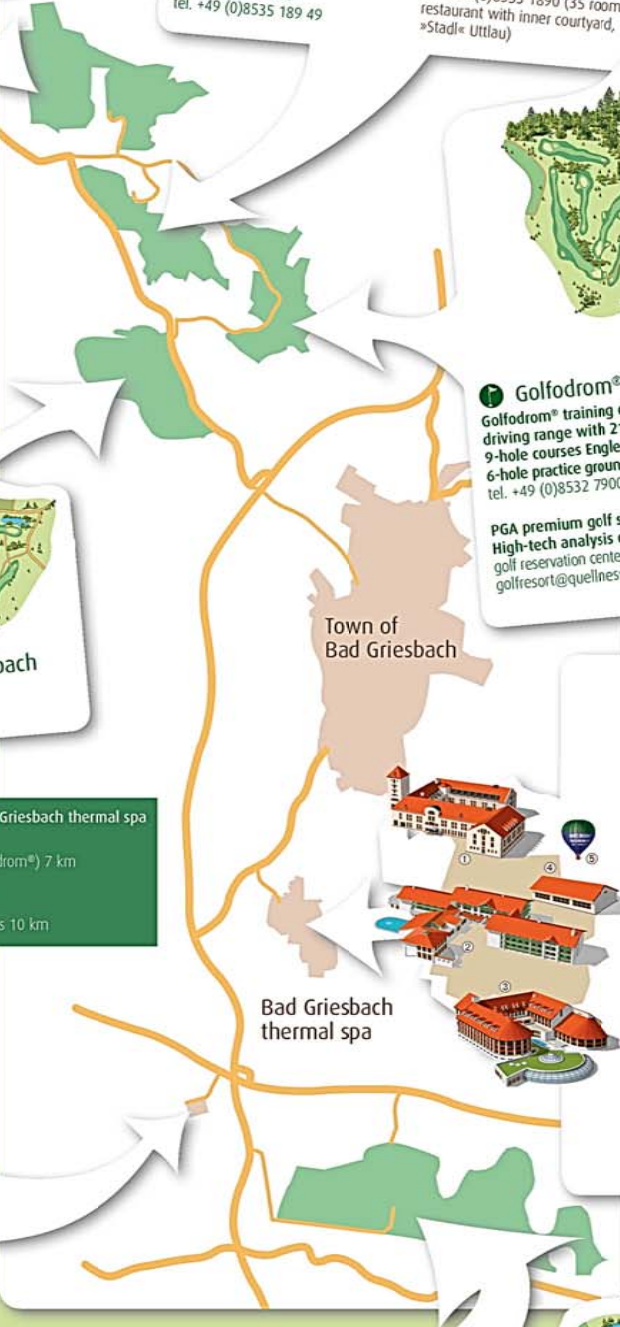

Axel Lange Generali Golf Course Lederbach
18-hole Axel Lange Generali Golf Course Lederbach,
tel. +49 (0)8532 3135

MAXIMILIAN**** Quellness and Golf Hotel
(205 rooms, 5 restaurant themed areas, à la carte restaurant
Ferrara, Café MAX, MAX bar with pool terrace, beauty,
physiotherapy, Ayurveda, fitness & sports programme)
tel. +49 (0)8532 7950, maximilian@quellness-golf.com
golf clothing and fashion shop, tel. +49 (0)8532 795586

DAS LUDWIG**** Fit.Vital.Active.Hotel
(180 rooms, 6 restaurant themed areas, traditional wine
tavern, bar with outdoor terrace, nightclub, beauty &
wellness, sports & fitness programme, large children's club
with activities, outdoor playing area)
tel. +49 (0)8532 799 0, dasludwig@quellness-golf.com

FÜRSTENHOF**** Quellness and Golf Hotel
(148 rooms, 5 restaurant themed areas, à la carte restaurant
Fürstenstube, panorama terrace, 4,400 m² thermal spa and
wellness area, anti aging center, beauty, physiotherapy,
fitness & sports programme)
tel. +49 (0)8532 981 0, fuerstenhof@quellness-golf.com

Distances from Bad Griesbach thermal spa
→ Penning 4 km
→ Holzhäuser (Golfodrom®) 7 km
→ Uttlau 8 km
→ Brunnwies 8 km
Penning → Brunnwies 10 km

Sagmühle Estate
tel. +49 (0)8532 9614 0
(23 rooms, restaurant with
terrace, Golfers' bar and winter
garden)

Penning Golf Center
Golf Resort Center of Excellence by Tino Schuster
tel. +49 (0)8532 790 22, golfresort@quellness-golf.com

18-hole Beckenbauer Golf Course/18-hole Audi Golf Course
tel. +49 (0)8532 9244 0

Penning Estate
tel. +49 (0)8532 9266 0 (46 rooms, heated outdoor pool
with terrace and beer garden)

Event hall Balloonport